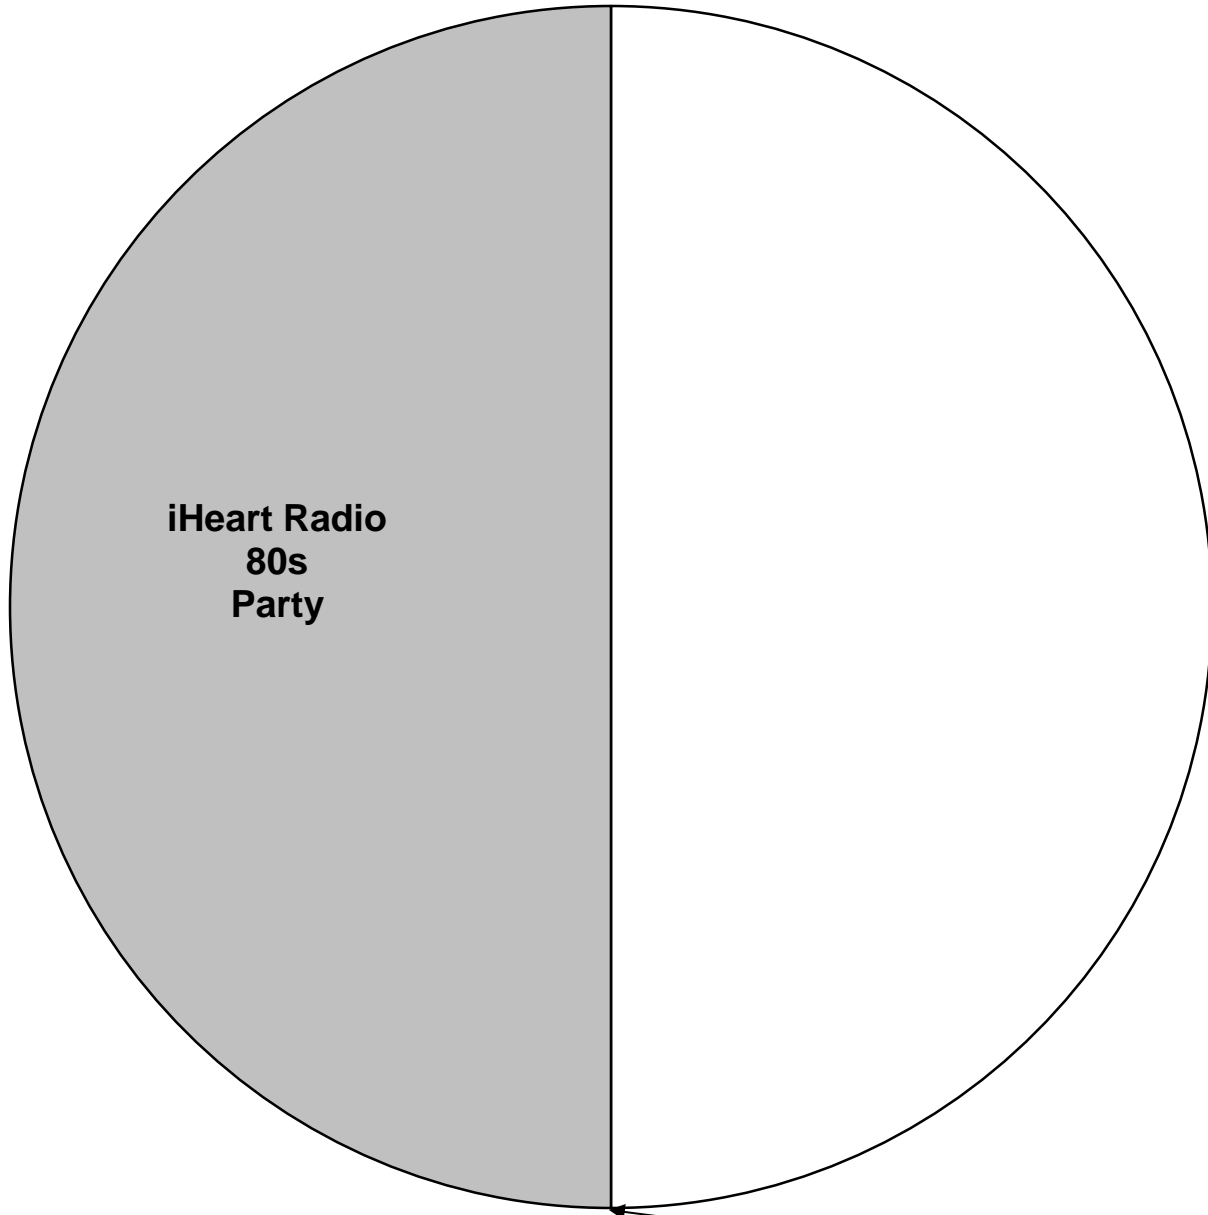

iHeartRadio 80s Party
XDS Program: iHeart 80s Party
Effective Date: January 28th, 2017
Premiere XDS PRO4-P Satellite
10:30 PM - 2:00 AM Eastern
9:30 PM - 1:00 AM Central
8:30 PM - 12:00 AM Mountain
7:30 PM - 11:00 PM Pacific
End Time Approximate
Hour 1

**premiere
NETWORKS**

**All Liners Float
Minimum 3 Liners Per Hour
All Liners and IDs Dry
All Liners and IDs 5 seconds in length**

**XDS Relays:
IHSOS – Start of Show (1st Hour Only)
IHID - Legal ID
IHLINER - Local Liner (will float once concert begins)**